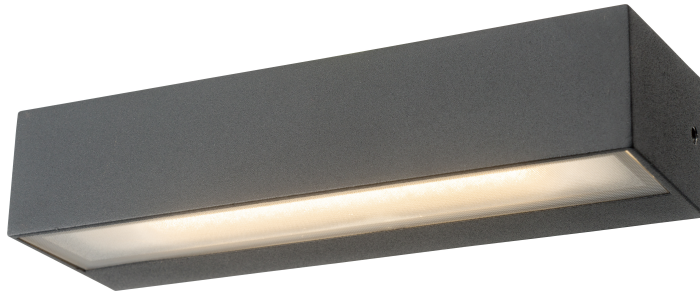

WALL LAMP OUTDOOR LIGHT

TECHNICAL SHEET

KL-W176

KEYLIGHT

SPAIN

PRODUCTOS DE ILUMINACION

FEATURES

- 220-240V
- CE ROHS Certified
- Aluminum die-casting body
- Glass Diffuser
- 3-years warranty

SPECIFICATIONS

Product Code	KL-W176
Power	2*8W
Input	220-240V
Luminous flux	2*400 lm
Color Temperature	2700k-6500k
Beam Angle	120°
Power factor	≥0.95
CRI	80
Finishing Colors	White/Silver Grey/Dark Grey/Black
LED Type	SMD
IP Rating	IP65 Class 1
Size	69mm*220mm*45mm
Warranty	3 years