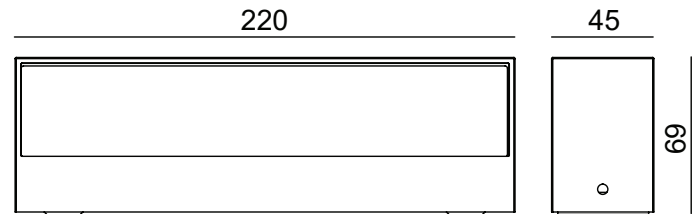

WALL LAMP OUTDOOR LIGHT

TECHNICAL SHEET

KL-W176

KEYLIGHT

SPAIN

PRODUCTOS DE ILUMINACION

FEATURES

- 220-240V
- CE ROHS Certified
- Aluminum die-casting body
- Glass Diffuser
- 3-years warranty

SPECIFICATIONS

Product Code	KL-W176
Power	2*8W
Input	220-240V
Luminous flux	2*400 lm
Color Temperature	2700k-6500k
Beam Angle	120°
Power factor	≥0.95
CRI	80
Finishing Colors	White/Silver Grey/Dark Grey/Black
LED Type	SMD
IP Rating	IP65 Class 1
Size	69mm*220mm*45mm
Warranty	3 years